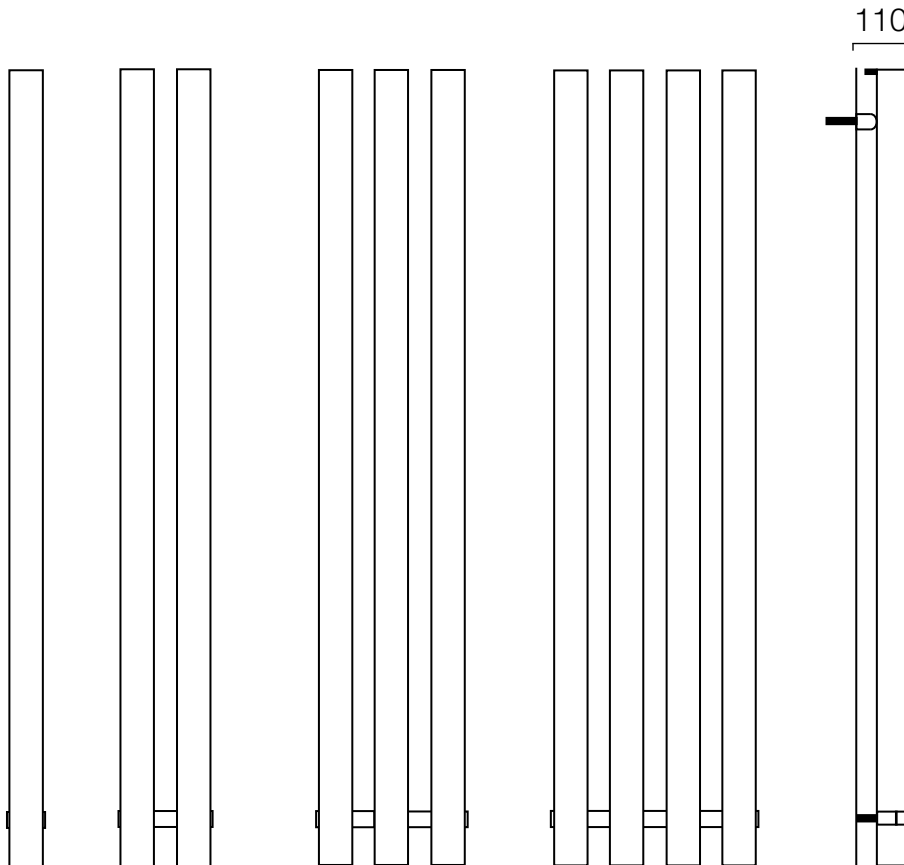

Tower

- 1 tube = supplied with 2 brackets
- 2 tube = supplied with 4 brackets
- 3 tube = supplied with 5 brackets
- 4 tube = supplied with 6 brackets

Automatic bleed valves included with these radiators.

- Pipe centres left to right = width of radiator + valves
- Pipe centres from wall = 75mm
- Depth from wall = 110mm

Important Note

Please ensure you read and follow the fittings instructions for this radiator carefully. The Radiator Company recommend that existing or new pipework is not adjusted until the radiator or towel rail is installed in its final position.